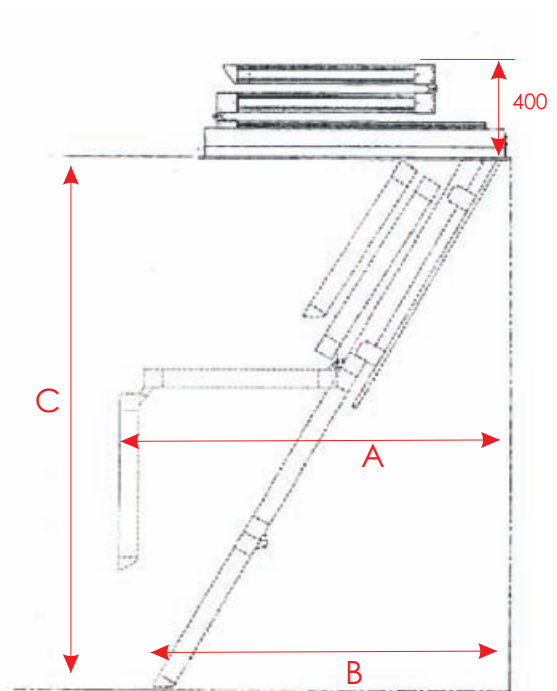

Model No.	Ceiling Height	Opening Size.	Assembly	Weight	Package Size
EC 2700	<2700 mm	620 x 1200	Fully Assembled	25KG	600 x 450 x 1200 mm
EC 3000	2700 - 3000 mm	620 x 1450	Fully Assembled	30KG	600 x 450 x 1200 mm
EC 3200	3000 - 3200 mm	620 x 1450	Fully Assembled	30KG	600 x 450 x 1200 mm
EC 3400	3200 - 3400 mm	620 x 1450	Fully Assembled	35KG	600 x 450 x 1200 mm
EE 3600	3400 - 3600 mm	620 x 1450	Fully Assembled	42KG	600 x 450 x 1200 mm
EC 3800	3600 - 3800 mm	620 x 1450	Fully Assembled	45KG	600 x 450 x 1200 mm

enzie Easy Close ROOF SPACE LADDER

enzie Easy Close ROOF SPACE LADDER

Delivered fully assembled and ready to fit with detailed assembly instructions with pictures. Constructed for easy installation with architrave frame, pre-drilled assembly holes and fitting springs at the front and at the back. Trap door is sealed to prevent heat loss and draught. The trap door has an elegant architrave and is ready to paint.

FEATURES:

Gas Pistons:

Make the ladder easy to close

Safe Treads:

Deep grooved treads assure a sure footing on every step.

Installation Clips:

Makes installation quick and easy.

The sketch above and the table below show space requirement in mm for aluminium 3-part ladder.

OPTIONAL ACCESSORIES:

Guard Rail

Safety in the attic. Available in wood or aluminium

Handrail
Full length or half length.

Size of Casing	C: Ceiling Height	B: Floor Clearance	A: Unfold Clearance
620 x 1200	<2500	1200	1500
620 x 1200	<2700	1350	1650
620 x 1450	<3000	1450	1650
620 x 1450	<3800	1850	2050
620 x 1450	<3400	1950	2150
620 x 1450	<3600	2050	2250