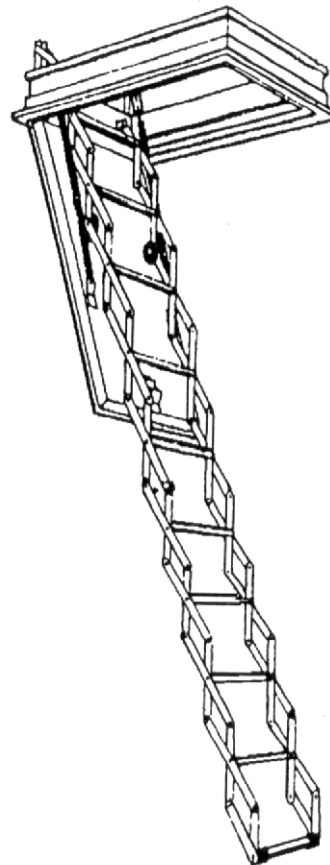

The Award Winning Stair People

enzie

Available from:

CONCERTINA Roof Space Ladder

Concertina 8/5/2000

The unique telescoping action of the concertina ladder saves space. It can be used in hard to get at places and small spaces. It is an easy way to transform your roof space into a convenient storage room. The concertina roof space ladder is made of aluminium and is mounted on a wooden hatch and box. The hatch is insulated and has a built in draft seal and lock.

Safe:

Compact treads are 95mm wide with non-slip pattern and a comfortable 280mm apart when fully extended. A double espagnolette lock allows you to lock your ladder against intruders

Attractive:

Your ladder is completely self contained and simply folds away on its fully insulated hatch. Concealed hinge and paint ready finish make your ladder blend in with the ceiling so that it almost disappears.

Versatile:

You can conceal your ladder in a wardrobe or cupboard without having to worry about the arc of swing of a conventional ladder. The rolling action allows you to pull the ladder out at the correct angle. The ladder itself can be easily demounted for unusual applications.

Easy to install:

Your ladder comes completely assembled. Once the opening is made (see chart for sizes) your ladder takes only minutes to install.

SPECIFICATIONS:

Model No.	Ceiling Height mm	Opening Size mm	A mm	B mm	Ladder Material	Lock	Packed Size mm	Weight Kg	Architrave
MA Lex 30	<3040	545 x 1140	1130	1130	Aluminium	Yes	450 x 550 x 1150	30	No